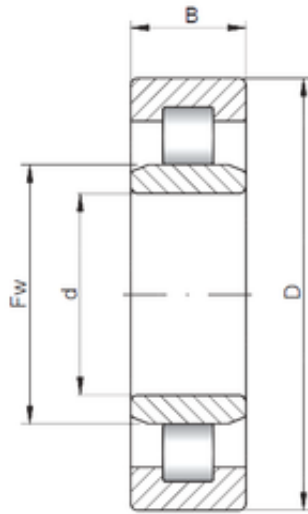

Double BALL BEARINGS CO, LTD

15 mm x 35 mm x 11 mm ISO NU202
cylindrical roller bearings

Bearing No. NU202

Size	15x35x11 mm
Bore Diameter	15 mm
Outer Diameter	35 mm
Width	11 mm
d	15 mm
D	35 mm
B	11 mm
C	11 mm

NU202 Bearing 2D drawings and 3D CAD models