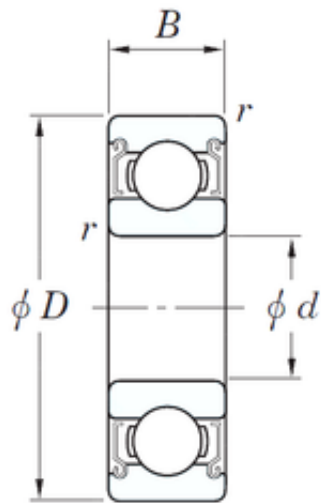

Double BALL BEARINGS CO, LTD

15 mm x 35 mm x 11 mm KOYO SE 6202
ZZSTMG3 deep groove ball bearings

Bearing No. SE 6202 ZZSTMG3

Size	15x35x11 mm
Bore Diameter	15 mm
Outer Diameter	35 mm
Width	11 mm
d	15 mm
D	35 mm
B	11 mm
C	11 mm
r	0,6 mm
Basic dynamic load rating (C)	7,65 kN

SE 6202 ZZSTMG3 Bearing 2D drawings and 3D CAD models