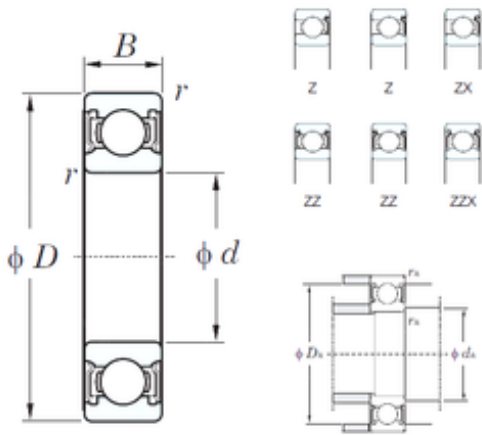

# Double BALL BEARINGS CO, LTD

15 mm x 35 mm x 11 mm KOYO 6202ZZ deep groove ball bearings

Bearing No. 6202ZZ

6202ZZ Bearing 2D drawings and 3D CAD models

Size	15x35x11 mm
Bore Diameter	15 mm
Outer Diameter	35 mm
Width	11 mm
d	15 mm
D	35 mm
B	11 mm
C	11 mm
r min.	0,6 mm
da min.	19 mm
da max	19,5 mm
Da max.	31 mm
ra max.	0,6 mm
Weight	0,045 Kg
Basic dynamic load rating (C)	7,65 kN
Basic static load rating (C0)	3,75 kN
(Grease) Lubrication Speed	20000 r/min
Category	Single Row Ball Bearings
Inventory	0.0
Manufacturer Name	KOYO
Minimum Buy Quantity	N/A
Weight / Kilogram	0.05
Product Group	B00308
Enclosure	2 Metal Shields
Precision Class	ABEC 1   ISO P0

## Double BALL BEARINGS CO, LTD

Maximum Capacity / Filling Slot	No
Rolling Element	Ball Bearing
Snap Ring	No
Internal Special Features	No
Cage Material	Steel
Internal Clearance	C0-Medium
Inch - Metric	Metric
Long Description	15MM Bore; 35MM Outside Diameter; 11MM Outer Race Width; 2 Metal Shields; Ball Bearing; ABEC 1   ISO P0; No Filling Slot; No Snap Ring; No Internal Special Features; C0-Medium Internal Clearance; Stee
Other Features	Deep Groove
Category	Single Row Ball Bearing
UNSPSC	31171504
Harmonized Tariff Code	8482.10.50.68
Noun	Bearing
Keyword String	Ball
Manufacturer URL	<a href="http://www.koyousa.com">http://www.koyousa.com</a>
Weight / LBS	0.09921
Outer Race Width	0.433 Inch   11 Millimeter
Bore	0.591 Inch   15 Millimeter
Outside Diameter	1.378 Inch   35 Millimeter
Inner Race Width	0 Inch   0 Millimeter