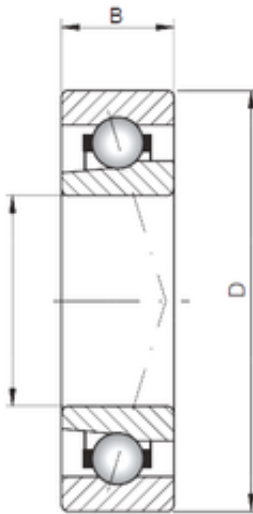

### Loyal 7202 CTBP4 angular contact ball bearings

Bearing No. 7202 CTBP4

Size	15x35x11 mm
Bore Diameter	15 mm
Outer Diameter	35 mm
Width	11 mm
d	15 mm
D	35 mm
B1	11 mm
C	11 mm
Angle ( ° )	15 °
Weight	0,04 Kg
Basic dynamic load rating (C)	9,65 kN
Basic static load rating (C0)	5 kN
(Grease) Lubrication Speed	45000 r/min

7202 CTBP4 Bearing 2D drawings and 3D CAD models